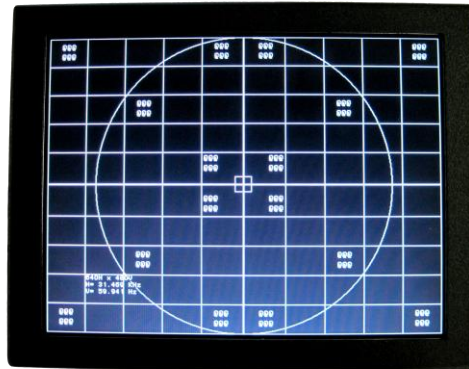

LCD REPLACEMENTS FOR 10" CRTs

T084KH-Multi-scan

Cost effective LCD retrofit kits to replace 10" CRT

*Features

- 8.4" LCD to replace 10" CRT
- Quick installation – 30 minutes
- Kit support is constructed of metal

Replaces Common CRT plus many others

- Panelview 8400 Series color
- Total Controls Smartscreen
- Modicon
- Nematron

*Specifications

- **Colors:** 262K
- **Active Area:** 170 mm x 130mm
- **Backlight Life:** 50,000 Hours
- **Brightness:** 250 cd/m2
- **Contrast Ratio:** 600 (typical)
- **Viewing Angles:** 70/70/60/60
- **Input Connector:** VGA/Comp
- **Sync.Type/Level:** SOG low level / TTL
- **Maximum Resolution:** 800 x 600
- **Horizontal Scan:** VESA signals CGA>SVGA
- **Vertical Scan:** 60 Hz (typically) 40-100
- **A/C Model:** 120-240Vac+/-10%
- **Power Consumptions:** 30 watts
- **Operating Temperature:** 0-50 degrees C
- **Storage Temperature:** -30 + 70 degrees C